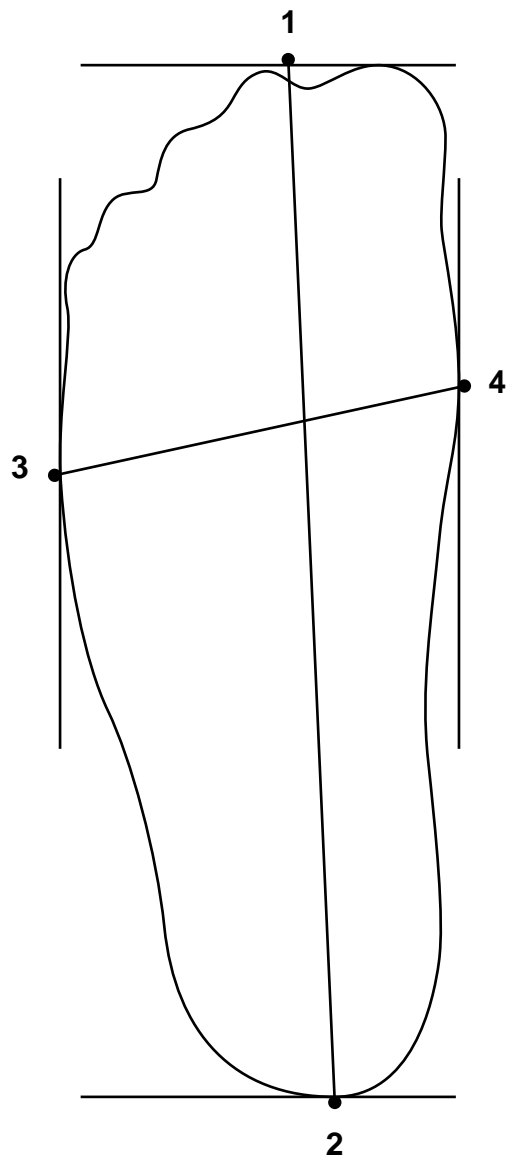

## How to get basic foot measurement.

**Step 1:** Trace your foot onto a sheet of paper. After you trace your foot take a ruler and make a line to mark the furthest point on all four sides as shown below.

**Step 2:** Length measurement (Points 1 to 2 as shown below).  
Using a millimeter ruler get the measurement of the longest distance from heel to longest toe (first or second toe).

**Step 3:** Width measurement (Points 3 to 4 as shown below).  
Using a millimeter ruler get the measurement of the widest distance of foot from side to side.

*example:* 267mm or 26.7cm is acceptable.

We cannot get correct measurement from only 2 digits.

*example:* 26cm cannot give us correct data.

## Men's Size Conversion Chart

Length			Width	
MM Size	Euro Size	*USA Size	Regular	Wide
243.5-246	39	5	79.9	94.9
246.5-250	39.5	5.5	81.9	96.9
250.5-253	40	6	83.9	98.9
253.5-256	40.5	6.5	85.9	100.9
256.5-260	41	7	87.9	102.9
260.5-263	41.5	7.5	89.9	104.9
263.5-266	42	8	91.9	106.9
266.5-270	42.5	8.5	93.9	108.9
270.5-273	43	9	95.9	110.9
273.5-276	43.5	9.5	97.9	112.9
276.5-280	44	10	99.9	114.9
280.5-283	44.5	10.5	101.9	116.9
283.5-286	45	11	103.9	118.9
286.5-290	45.5	11.5	105.9	120.9
290.5-293	46	12	107.9	122.9
293.5-296	46.5	12.5	109.9	124.9
296.5-300	47	13	111.9	126.9
303.5-306	48	13.5	115.9	130.9
313.5-316.5	50	15	121.9	136.9